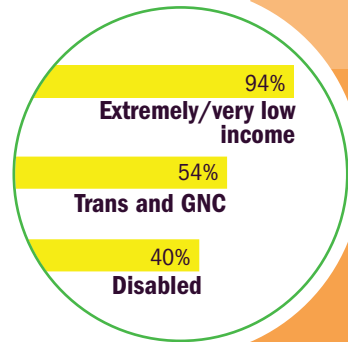

LYRIC: CENTER FOR LGBTQQ+ YOUTH 2022 AT-A-GLANCE

NEARLY **500** LGBTQQ+ YOUTH ENROLLED IN LYRIC DIRECT SERVICES PROGRAMS

3,000+ QUEER YOUTH BENEFITTED FROM INDIRECT LYRIC SERVICES AND SUPPORT

COMMUNITY BUILDING

Ongoing, facilitated community-building sessions

Q Group (school-based), What's The T, Keepin' It Real, and more

315+ sessions held

267+ LGBTQQ+ youth participated

96% reported enjoyment and satisfaction

85% reported deeper understanding of gender identity, health, and relationship dynamics

RESEARCH & ADVOCACY

Through LYRIC advocacy with the CDC, the CA Dept of Health and the White House MPOX Task Force, LYRIC became the first organization in CA to provide MPOX vaccine to youth under age 18.

Published *Violence Against Transgender and Gender Diverse People of Color Literature Review* that summarized current research on tbipoc, TGNCI+ experiences in San Francisco.

Secured $2 million in Community Project Funding via Speaker Pelosi's office for LYRIC Purple House renovations and enhancements.

LYRIC YOUTH 2022

YOUTH ADVOCACY

One-on-one, ongoing support from a LYRIC youth advocate

Legal name change, Employment searches, School applications, Non-medical devices for Trans and GNC youth, Counseling services and more

91 LGBTQQ+ youth enrolled

100% developed individualized service plans

HEALTH & WELLNESS

Housing Navigation, PreP Navigation, Trans, GNC, Intersex health and wellness services

125+ received personalized services

500+ hours of individual counseling

170+ hours of trauma-informed support groups

LEADERSHIP & CAREER DEVELOPMENT

Internships, Mentoring, Service Learning and Artistic Resistance

92 LGBTQQ+ youth enrolled

95% completed work-based learning

100% satisfied, and with new/deepened skills

LYRIC PARTNERS

ASIAN WOMEN'S SHELTER
BLACK AIDS INSTITUTE
DIMENSIONS CLINIC
EL/LA PARA TRANSLATINAS
HUCKLEBERRY YOUTH PROGRAMS
HYPE CENTER
PARIVAR BAY AREA
SAN FRANCISCO AIDS FOUNDATION
SAN FRANCISCO STATE UNIVERSITY
YOUNG WOMEN'S FREEDOM CENTER