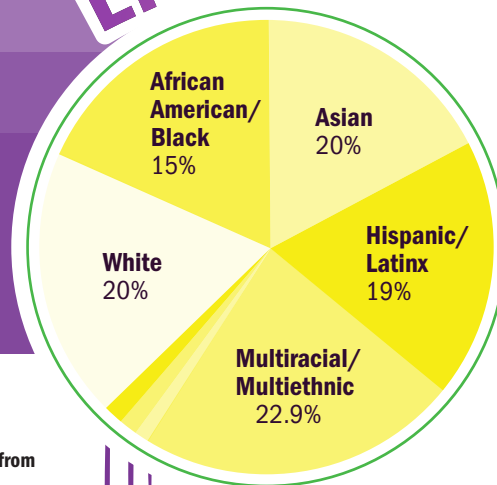

LYRIC: CENTER FOR LGBTQQ+ YOUTH 2022 AT-A-GLANCE

NEARLY **500** LGBTQQ+ YOUTH ENROLLED IN LYRIC DIRECT SERVICES PROGRAMS

3,000+ QUEER YOUTH BENEFITTED FROM INDIRECT LYRIC SERVICES AND SUPPORT

COMMUNITY BUILDING

Ongoing, facilitated community-building sessions

Q Group (school-based), What's The T, Keepin' It Real, and more

315+ sessions held

267+ LGBTQQ+ youth participated

96% reported enjoyment and satisfaction

85% reported deeper understanding of gender identity, health, and relationship dynamics

RESEARCH & ADVOCACY

Through LYRIC advocacy with the CDC, the CA Dept of Health and the White House MPOX Task Force, LYRIC became the first organization in CA to provide MPOX vaccine to youth under age 18.

Published *Violence Against Transgender and Gender Diverse People of Color Literature Review* that summarized current research on tbipoc, TGNCI+ experiences in San Francisco.

Secured $2 million in Community Project Funding via Speaker Pelosi's office for LYRIC Purple House renovations and enhancements.

LYRIC YOUTH 2022

YOUTH ADVOCACY

One-on-one, ongoing support from a LYRIC youth advocate

Legal name change, Employment searches, School applications, Non-medical devices for Trans and GNC youth, Counseling services and more

91 LGBTQQ+ youth enrolled

100% developed individualized service plans

HEALTH & WELLNESS

Housing Navigation, PreP Navigation, Trans, GNC, Intersex health and wellness services

125+ received personalized services

500+ hours of individual counseling

170+ hours of trauma-informed support groups

LEADERSHIP & CAREER DEVELOPMENT

Internships, Mentoring, Service Learning and Artistic Resistance

92 LGBTQQ+ youth enrolled

95% completed work-based learning

100% satisfied, and with new/deepened skills

LYRIC PARTNERS

ASIAN WOMEN'S SHELTER
BLACK AIDS INSTITUTE
DIMENSIONS CLINIC
EL/LA PARA TRANSLATINAS
HUCKLEBERRY YOUTH PROGRAMS
HYPE CENTER
PARIVAR BAY AREA
SAN FRANCISCO AIDS FOUNDATION
SAN FRANCISCO STATE UNIVERSITY
YOUNG WOMEN'S FREEDOM CENTER