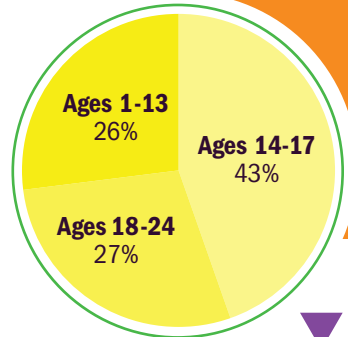

LYRIC: CENTER FOR LGBTQQ+ YOUTH 2022 AT-A-GLANCE

NEARLY **500** LGBTQQ+ YOUTH ENROLLED IN LYRIC DIRECT SERVICES PROGRAMS

3,000+ QUEER YOUTH BENEFITTED FROM INDIRECT LYRIC SERVICES AND SUPPORT

COMMUNITY BUILDING

Ongoing, facilitated community-building sessions

Q Group (school-based), What's The T, Keepin' It Real, and more

315+ sessions held

267+ LGBTQQ+ youth participated

96% reported enjoyment and satisfaction

85% reported deeper understanding of gender identity, health, and relationship dynamics

RESEARCH & ADVOCACY

Through LYRIC advocacy with the CDC, the CA Dept of Health and the White House MPOX Task Force, LYRIC became the first organization in CA to provide MPOX vaccine to youth under age 18.

Published *Violence Against Transgender and Gender Diverse People of Color Literature Review* that summarized current research on tbipoc, TGNCI+ experiences in San Francisco.

Secured $2 million in Community Project Funding via Speaker Pelosi's office for LYRIC Purple House renovations and enhancements.

LYRIC YOUTH 2022

YOUTH ADVOCACY

One-on-one, ongoing support from a LYRIC youth advocate

Legal name change, Employment searches, School applications, Non-medical devices for Trans and GNC youth, Counseling services and more

91 LGBTQQ+ youth enrolled

100% developed individualized service plans

HEALTH & WELLNESS

Housing Navigation, PreP Navigation, Trans, GNC, Intersex health and wellness services

125+ received personalized services

500+ hours of individual counseling

170+ hours of trauma-informed support groups

LEADERSHIP & CAREER DEVELOPMENT

Internships, Mentoring, Service Learning and Artistic Resistance

92 LGBTQQ+ youth enrolled

95% completed work-based learning

100% satisfied, and with new/deepened skills

LYRIC PARTNERS

ASIAN WOMEN'S SHELTER
BLACK AIDS INSTITUTE
DIMENSIONS CLINIC
EL/LA PARA TRANSLATINAS
HUCKLEBERRY YOUTH PROGRAMS
HYPE CENTER
PARIVAR BAY AREA
SAN FRANCISCO AIDS FOUNDATION
SAN FRANCISCO STATE UNIVERSITY
YOUNG WOMEN'S FREEDOM CENTER